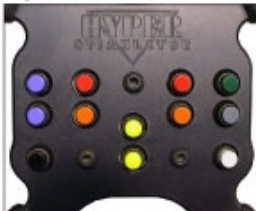

Programmable Buttons