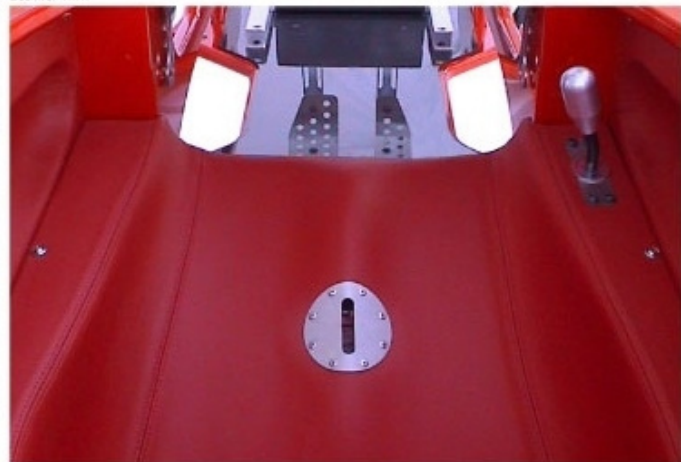

Stunning racing seat, interior trim and dashboard are made from real carbonfiber. Interior is upgradable to real leather trim.

The Extreme also features braided hoses, drilled stainless pedals and a wing.

EXTREME Racer options

Drink Bottle / Drink Tube

Pit Wheels

Keyboard Brackets

Nose Support

Shaker and Amplifier

Leather Trim

Leather Trim